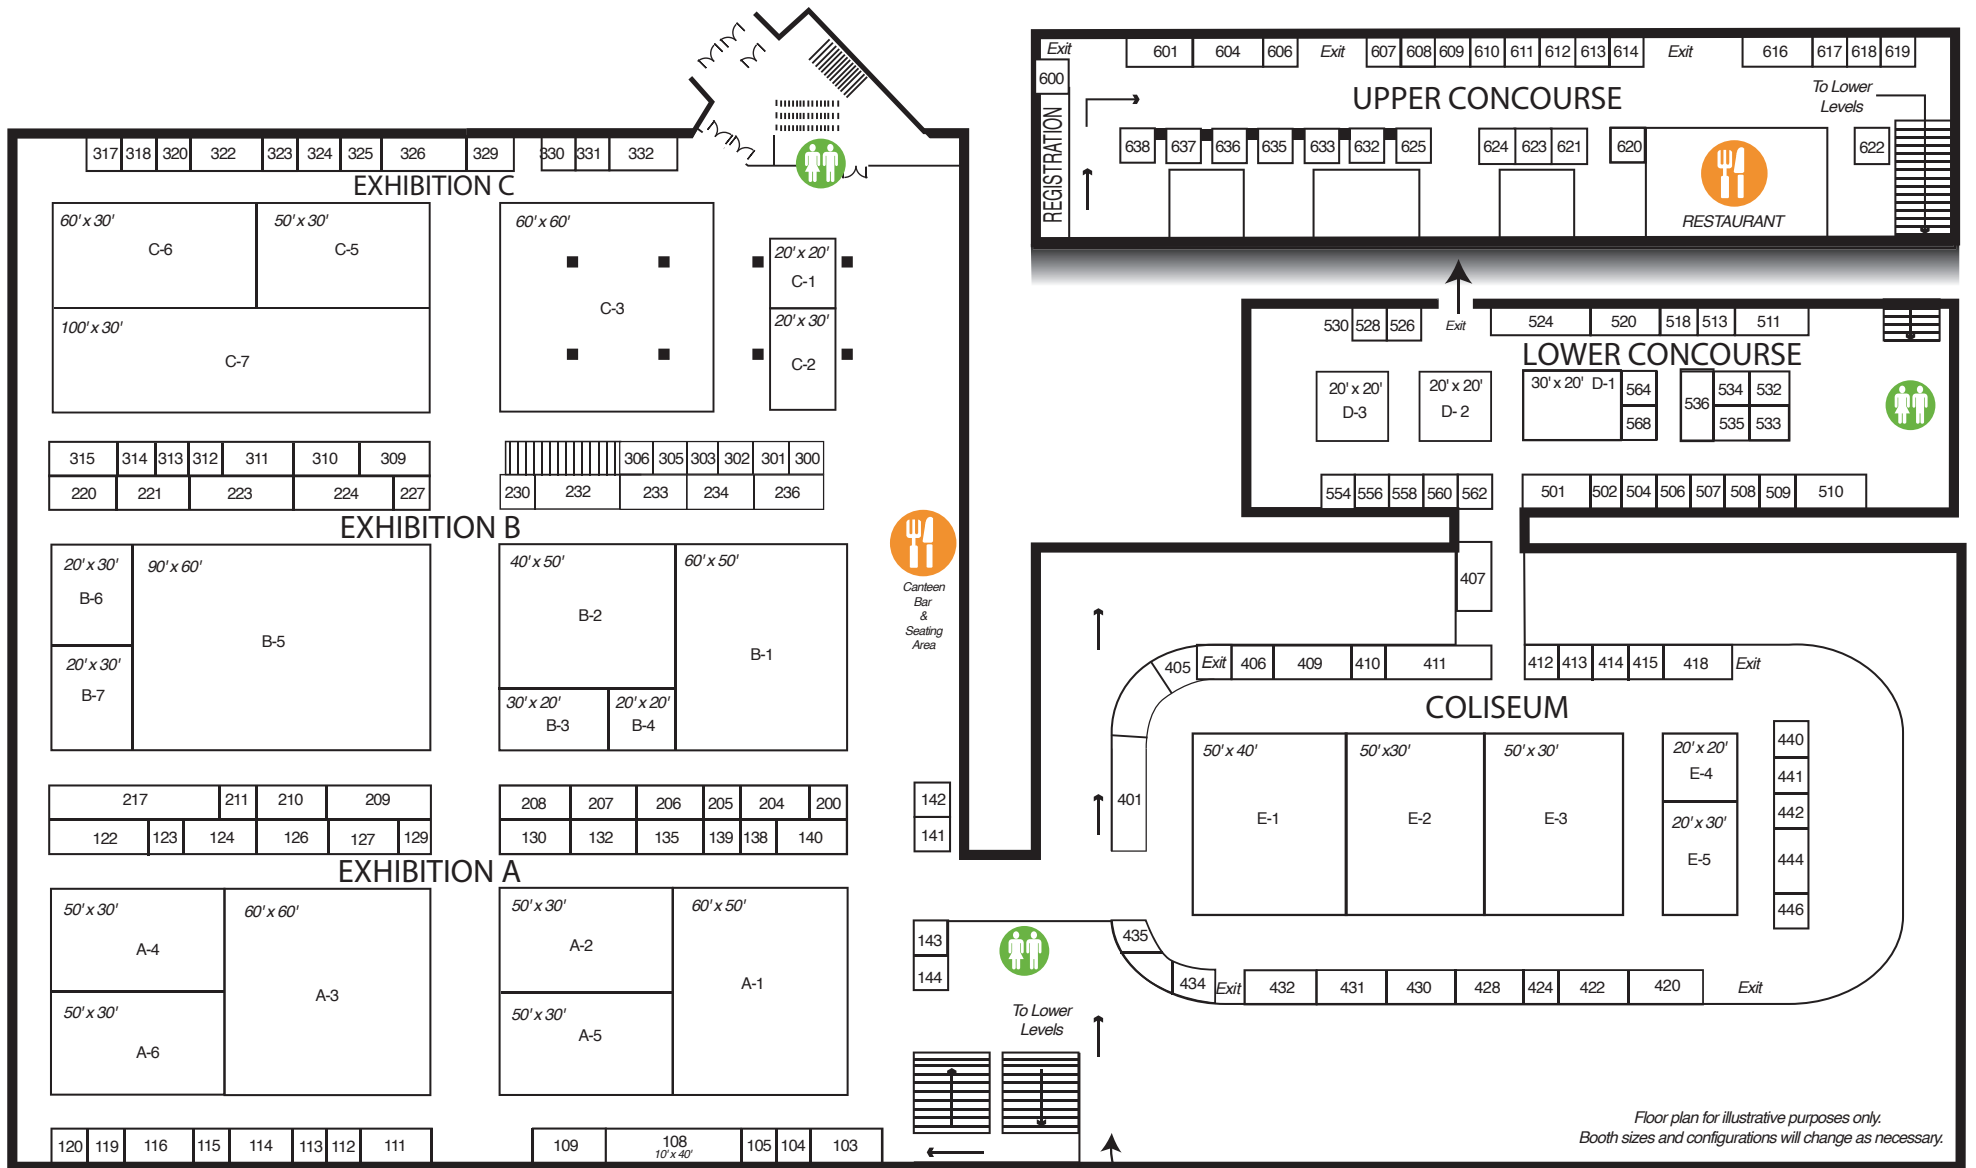

ATLANTIC TRANSPORTATION & LOGISTICS SHOW

OCTOBER 20 - 21 2022

Floor plan for illustrative purposes only. Booth sizes and configurations will change as necessary.