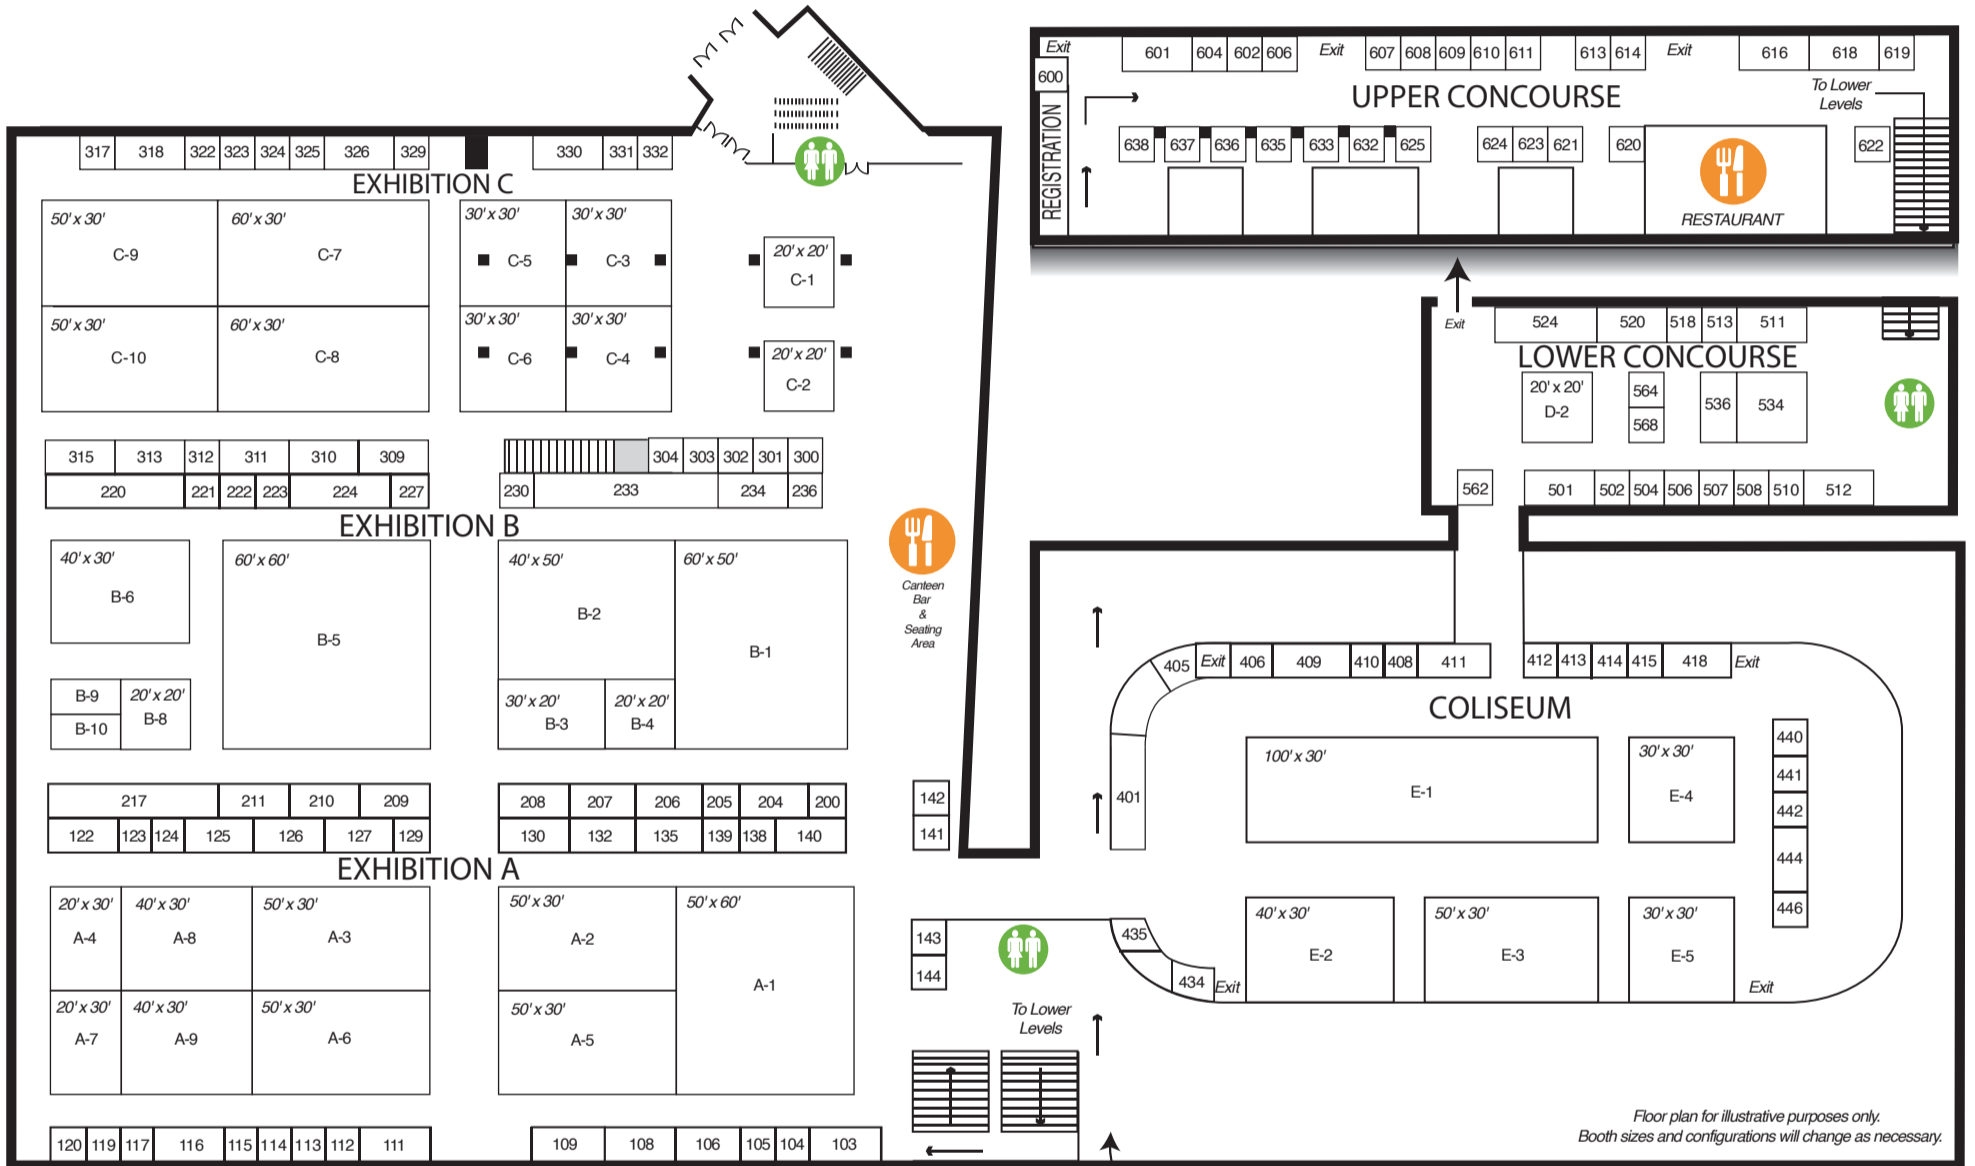

ATLANTIC TRANSPORTATION & LOGISTICS SHOW

OCTOBER 20 - 21 2022

Floor plan for illustrative purposes only.
Booth sizes and configurations will change as necessary.